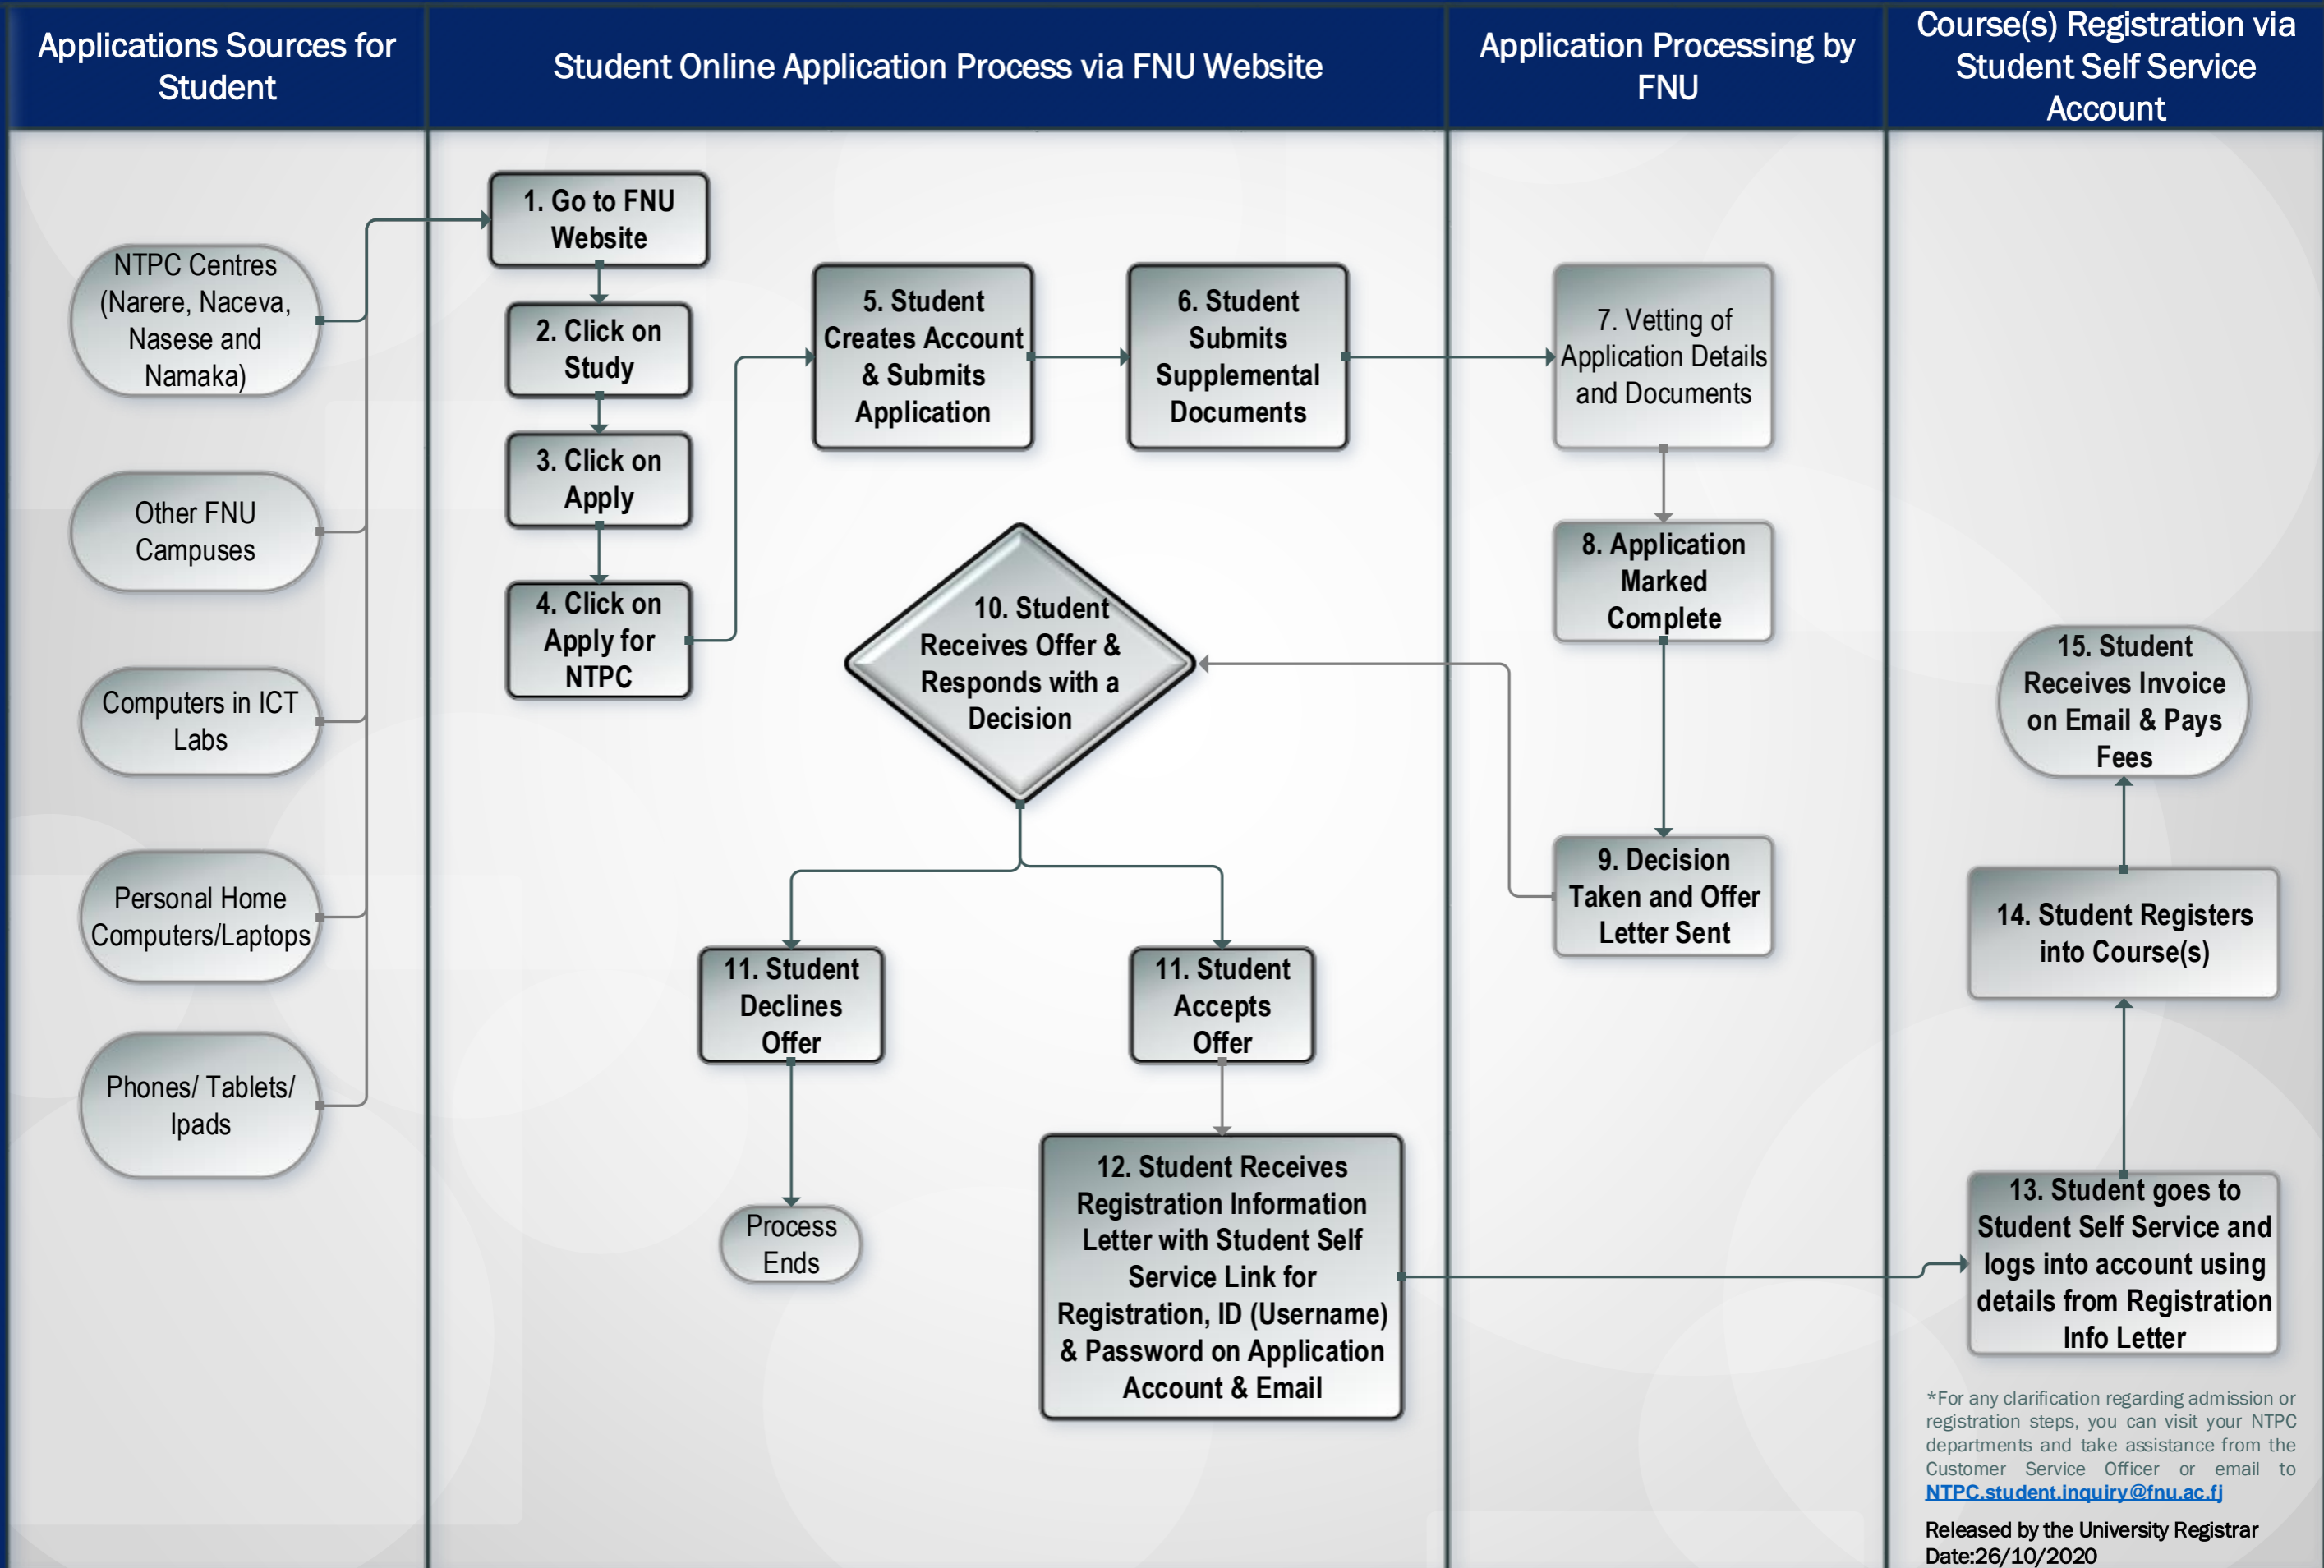

NTPC Student Admission and Registration Process Flowchart

*For any clarification regarding admission or registration steps, you can visit your NTPC departments and take assistance from the Customer Service Officer or email to NTPC.student.inquiry@fnu.ac.fj